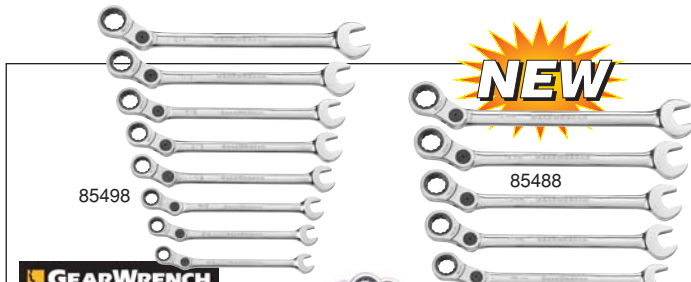

PART #	Description	NORMALLY	SPECIAL
MIL-S211	5 Piece 1/4" NPT "M" Style Coupler Kit	\$10.51	\$8.89
MIL-S213	5 Piece 1/4" NPT "A" Style Coupler Kit	\$12.40	\$10.75
MIL-S215	5 Piece 1/4" NPT "T" Style Coupler Kit	\$11.38	\$9.79

M-Style 1/4" NPT Coupler Body

1/4" NPT, Female thread. Fits all M-style plugs. Single coupler. Normally \$5.60

MIL-S715

\$4⁷⁹

2 Piece M-Style Coupler Plug Set

1/4" NPT, Male thread. Fits all M-style coupler bodies. Includes 2 plugs. Normally \$2.48

MIL-S727

\$2¹⁹

GEARWRENCH Indexing Ratcheting GearWrench® Sets

The ratcheting ends of these GearWrenches has a locking pivot joint that locks in 13 different positions. This locking indexing option allows access to hard to get places. In the unlocked position this indexing pivot point allows ratchet action with limited swing of the wrench.