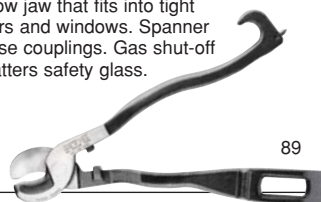

Second Generation Rescue Tool

Hardened cutting edge designed to shear through soft metal and standard battery cables. Narrow jaw that fits into tight spaces. Tapered pry wedge to open doors and windows. Spanner wrench tightens and loosens up to 6" hose couplings. Gas shut-off valve slot. Window punch that easily shatters safety glass.

CNL-89

$55⁹⁹

Normally $75.52